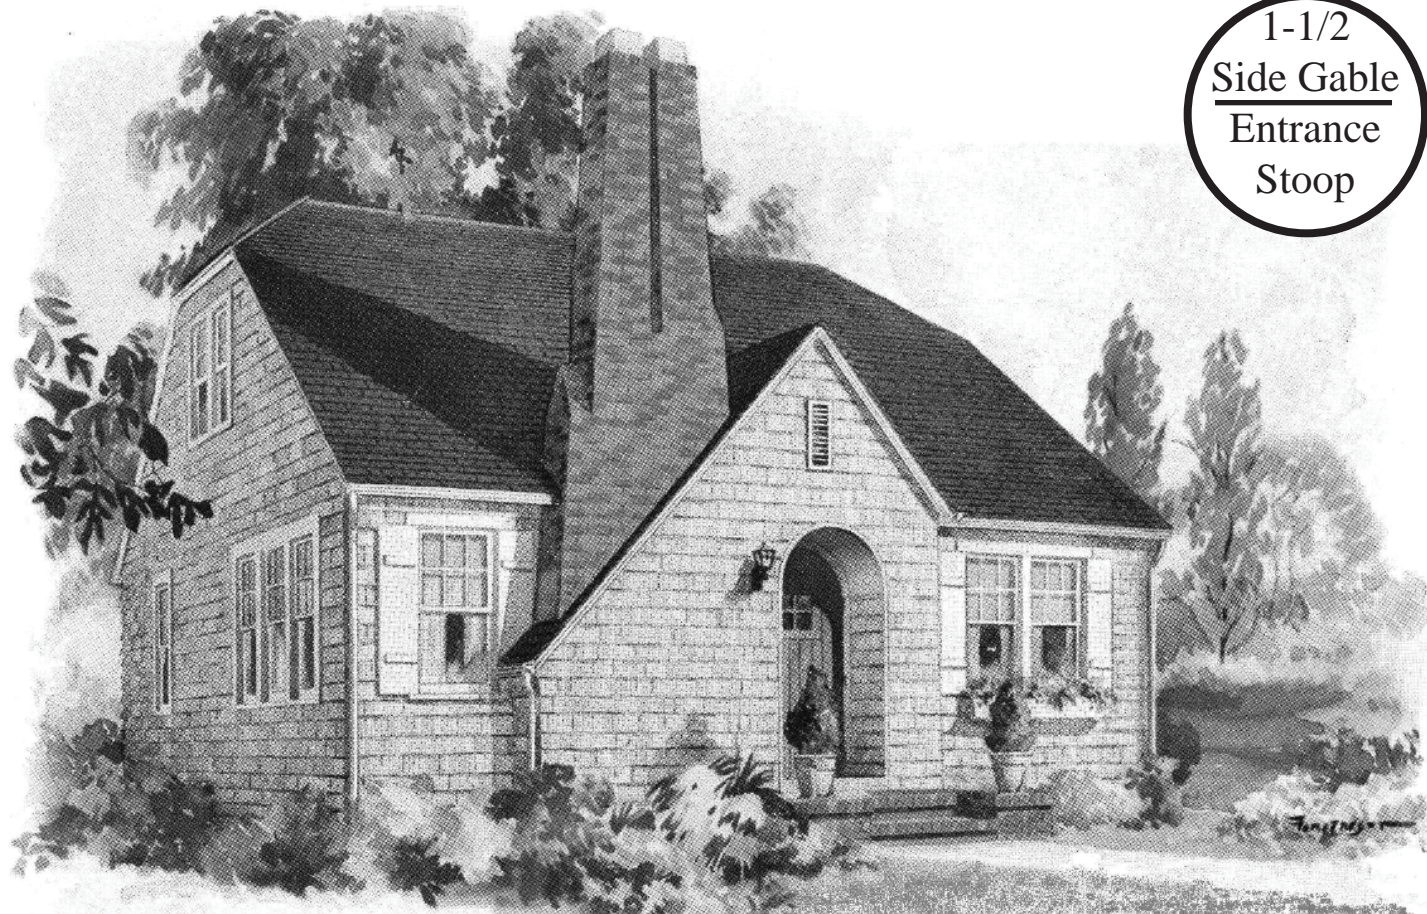

1-1/2  
Side Gable  
Entrance  
Stoop

**Kenwood (1929-1931 Ready-Cut)**

*Gordon-VanTine Design*

1929 (\$2087), 1930 (\$2087), 1931 (\$1998)

The Kenwood is similar to the Sears *Dover* and Aladdins *Lindbergh*, all being Neo-Tudor style homes with sloped entrance gables and accentuating chimneys. The Kenwood is easily identified by the one window aside the chimney, the paired windows on the opposite side and the recessed round-top entrance with thin attic vent above. The Kenwood has clipped gables but examples without clipped gables have been found, although they may actually be examples of Gordon-VanTine's *Burton*. Although the Kenwood was offered only a few years it was emmensely popular.